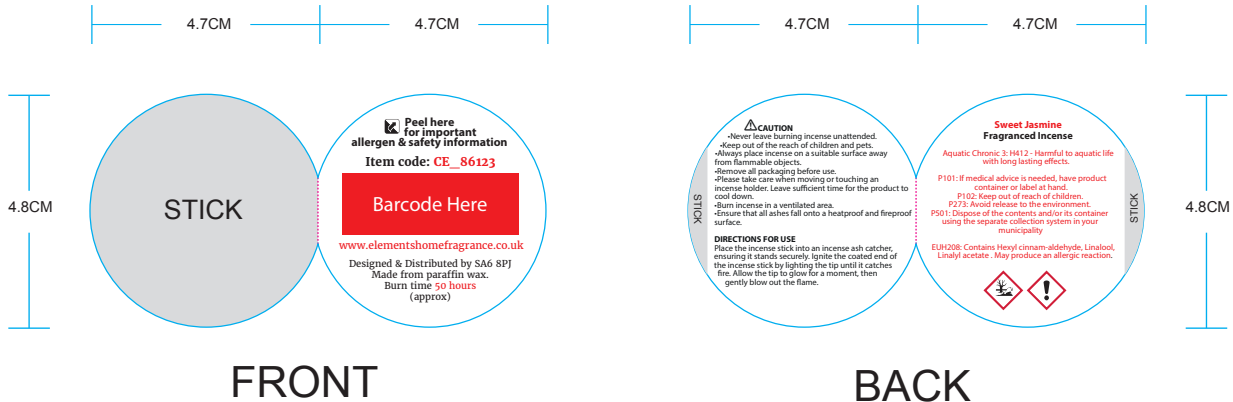

Incense warning - Cone

CAUTION

- •Never leave burning incense unattended.
- •Keep out of the reach of children and pets.
- •Always place incense on a suitable surface away from flammable objects.
- •Remove all packaging before use.
- •Please take care when moving or touching an incense holder. Leave sufficient time for the product to cool down.
- •Burn incense in a ventilated area.
- •Ensure that all ashes fall onto a heatproof and fireproof surface.

WARNING: May cause irritation if in direct contact with eyes.

DIRECTIONS FOR USE
Place the incense cone into an incense holder, ensuring it stands securely. Ignite the top end of the incense cone by lighting the tip until it catches fire. Allow the tip to glow for a moment, then gently blow out the flame. Enjoy the fragrant aroma as the incense cone releases its scent into the air.

Change all information highlighted in RED

2 pictograms below. If the product is not classified as hazardous according to GB CLP Regulation. Please remove pictograms below accordingly.

Include if there is CLP Info. Harmful to aquatic life with long lasting effects.

Include if there is a precautionary statement/Supplementary information (Allergens),

- ← Sweet Jasmine Fragranced Candle
- ← Incense Scent
- ← Aquatic Chronic 3: H412 - Harmful to aquatic life with long lasting effects.
- ← CLP Info
- ← P101: If medical advice is needed, have product container or label at hand.
- ← P102: Keep out of reach of children.
- ← P273: Avoid release to the environment.
- ← P501: Dispose of the contents and/or its container using the separate collection system in your municipality.
- ← Precautionary statements
- ← EHQ208: Contains Hexyl cinnamyl aldehyde, Linalool, Linalyl acetate. May produce an allergic reaction.
- ← Supplementary information (Allergens)